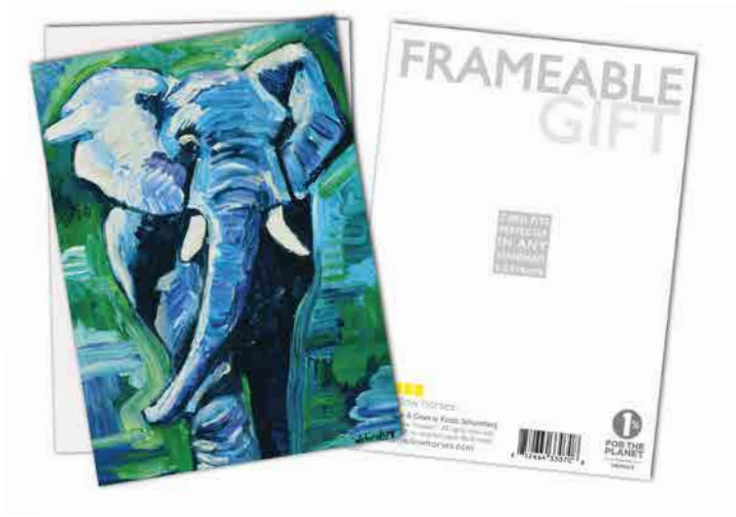

small yellow horses
museum quality gifts

Full-Sized Greeting Cards

- Cards measure 5" x 7," folded
- Blank inside
- Packaged in a clear sleeve with white envelope
- Printed on recycled paper
- Made in the USA

Rigid Metal-Wrapped Magnets

- Magnets measure 2 1/2" x 3 1/2"
- Packaged in a clear sleeve with backing card
- High-quality, durable coating
- Excellent color
- Made in the USA

Greeting Card SKUs >

Arabian Camel
UPC: 857107005007
Product #: GC00